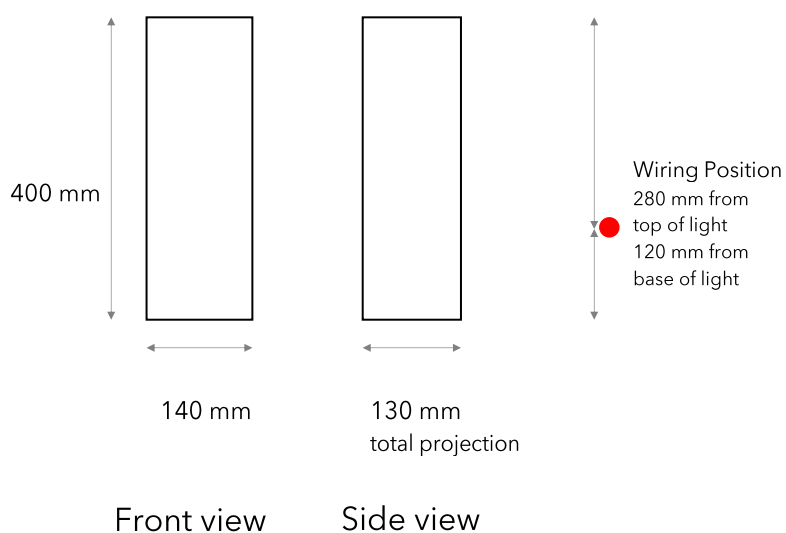

Model	Curl
Dimensions	H. 400 mm x W. 140 mm x D. 130 mm
Footprint	H. 150 mm x W. 60mm
Hanging Back Plate	H. 50 mm x W 50 mm
Material	Hand finished plaster of Paris
Weight	approx. 1kg
Recommended bulb	1 x dimmable G9 LED 3W warm white (3000K – 360 lumens)
IP rating	IP 20 (interior use) as standard
Recommended usage	In hallways, staircases, reception rooms, bedrooms, living and dining rooms.
Manufactured	London
Delivery time	6 weeks for standard items