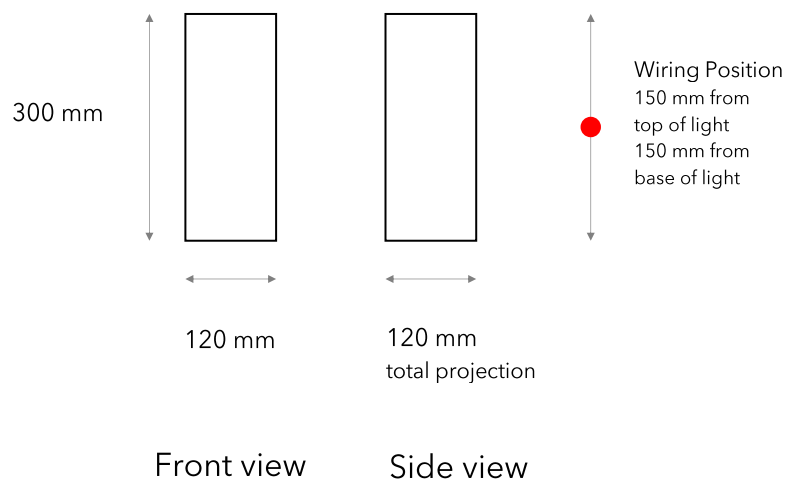

| | |
|--------------------|--|
| Model | Serenity |
| Dimensions | H. 300 mm x Diam. 120 mm |
| Footprint | H. 300 mm x W. 55mm |
| Hanging Back Plate | H. 125 mm x W 50 mm |
| Material | Hand finished plaster of Paris |
| Recommended bulb | 2 x E14 candle eco halogen bulbs (max 28W) |
| IP rating | IP 20 (interior use) as standard |
| Recommended usage | In hallways, staircases, reception rooms, bedrooms, living and dining rooms. |
| Manufactured | France |
| Delivery time | 6 weeks for standard items |