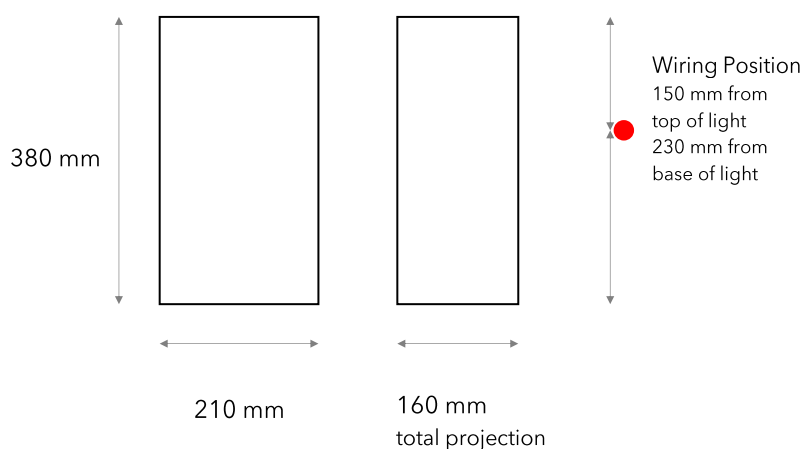

Shell Wall Sconce

Front view

Side view

| | |
|--------------------|--|
| Model | Shell |
| Dimensions | H. 380 mm x W. 210 mm x D. 160 mm |
| Footprint | H. 110 mm x W. 90mm |
| Hanging Back Plate | H. 50 mm x W 55 mm |
| Material | Hand finished plaster of Paris |
| Recommended bulb | 1 x E14 golf ball eco halogen bulb (max 28W) |
| IP rating | IP 20 (interior use) as standard |
| Recommended usage | In hallways, staircases, reception rooms, bedrooms, living and dining rooms. |
| Manufactured | London |
| Delivery time | 6 weeks for standard items |